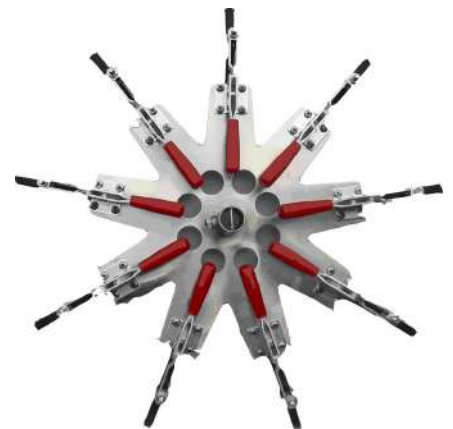

rotary disc for 9 masks