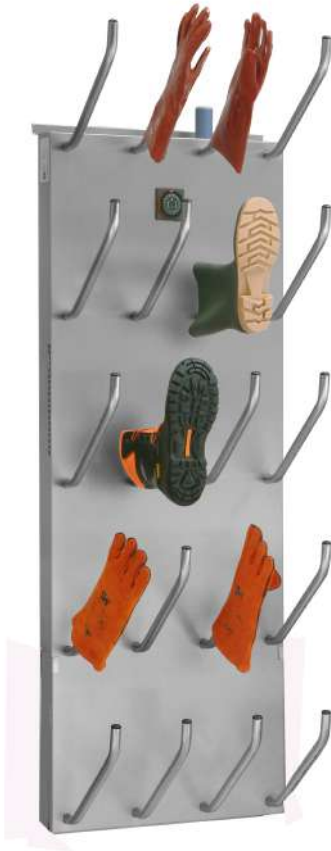

VACU „elegance“

Shoe, boot and glove dryer featuring ventilation

sample picture: Vacu 10 for 10 pairs of shoes and boots!

Optional accessories & upgrades

- illuminated on/off switch
- 4 or 6 hour clock timer
- glove adaptors
- UV light disinfection
- PHI Clean Air (odor removal & disinfection)

24 hour timer

plug ready

easy installation

The VACU is the dryer that not only dries shoes, boots and gloves, but simultaneously vents the room via the integrated air suction. Parallel to airing, the handles are warmed up individually by direct heating (warm air, not hot air), leading to an optimal drying of footwear.

Everything from the pro

- including installation material
- exhaust pipes and fixings
- T-pieces for connection more OSMA VACU dryers

Advantages

- easy to position low-, children's- and sport shoes, and gloves on the handles
- efficient drying process
- vents the room
- easy to clean
- programmable 24 hour timer

Technical details

- elect. connection: 230V~/50Hz (Euro plug)
- made of high-grade steel
- 24 hour timer
- maintenance free radial fan

	Vacu 4	Vacu 5	Vacu 10	Vacu 12	Vacu 15	Vacu 20	Vacu 21
height (in mm)	1390	1815	1815	1030	1815	1815	1970
width (in mm)	310	310	585	1270	930	1270	1100
depth (in mm)	380	380	380	380	380	380	380
weight (in kg)	13	17	30	37	44	60	66
power consumption (watts)	130	110	210	280	340	440	460